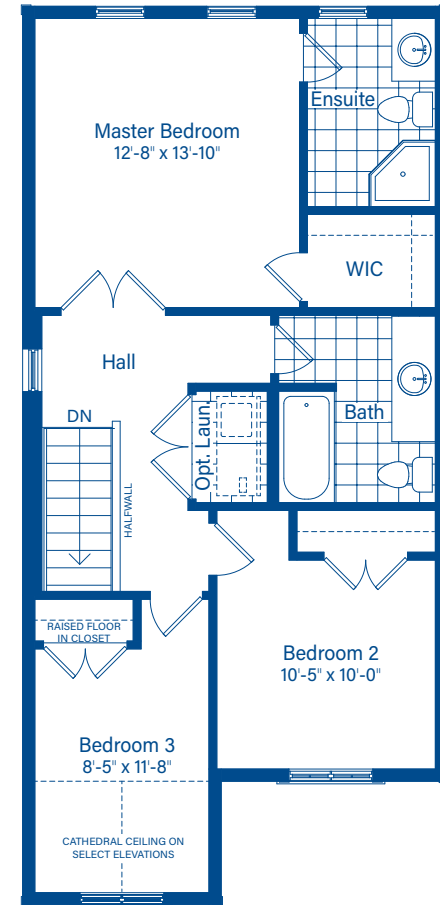

MILLBROOK

1449 SQ.FT.

DEVONLEIGH HOMES

WEB: DevonleighHomes.com

Plans and specifications are subject to change without notice.
All renderings and photographs are artist's concept. E&O.E.

BASEMENT

MAIN FLOOR

SECOND FLOOR